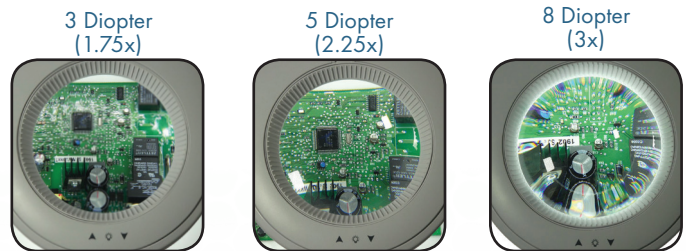

ProVue Solas

Magnifying Lamp with Interchangeable Lens

- 5"
Interchangeable
Lens
- 60 Adjustable
LEDs
- Swivel
Head
- Enclosed
Spring
Balanced Arm
- Select Your
Magnification
- 20,000 Hour
Lifespan
- 360°
Rotation
- No Pinch
Hazards

- Easy lens replacement
- Use the same lamp for multiple magnifications
- Crystal clear, distortion-free viewing

- 60 ultra-bright SMD LEDs
- LED lifespan: Min. 20,000 hours

- Adjustable tension knob
- Set lamp position and tighten
- Stays in place in any position

Why Settle For One Magnification Range?

Aven's **ProVue Solas** magnifying lamps give users the flexibility of selecting between two crystal clear lenses. Each model is compatible with two lenses to help users optimize the **ProVue Solas** for the right applications.

PROVUE SOLAS	
LENS	Interchangeable
ILLUMINATION	60 SMD LEDs with light intensity touch buttons
POWER ADAPTER	Input: 100-240V AC 50-60Hz, output: 20V 600mA
ARM	Fully covered spring balanced arm Max Reach: 36"
PACKAGE CONTENTS	ProVue Solas Magnifying Lamp, Interchangeable Glass Lens, heavy duty table clamp, power adapter