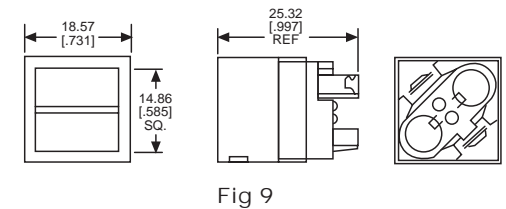

324, 325, 326, 327, 328, 332 & 333 SERIES CAPS

1/2" SQUARE

CAP PART NO.	COLOR	FIG
324-0071	RED	1
324-0072	GREEN	1
324-0073	YELLOW	1
324-0075	WHITE	1

5/8" x 3/4" RECTANGULAR

CAP PART NO.	COLOR	FIG
333-0071*	RED	2
333-0072*	GREEN	2
333-0073*	YELLOW	2
333-0075*	WHITE	2

* Has Fingertip Grips

5/8" SQUARE

CAP PART NO.	COLOR	FIG
325-0071	RED	3
325-0072	GREEN	3
325-0073	YELLOW	3
325-0075	WHITE	3

3/4" SQUARE

CAP PART NO.	COLOR	FIG
327-0071	RED	4
327-0072	GREEN	4
327-0073	YELLOW	4
327-0075	WHITE	4

5/8" SQUARE LED

CAP PART NO.	LED/CAP	FIG
332-0010	RED/BLACK	5
332-0015	RED/WHITE	5
332-0020	GREEN/BLACK	5
332-0030	YELLOW/BLACK	5

3/4" x 1" RECTANGULAR

CAP PART NO.	COLOR	FIG
328-0071	RED	6
328-0072	GREEN	6
328-0073	YELLOW	6
328-0075	WHITE	6

5/8" x 3/4" RECTANGULAR

CAP PART NO.	COLOR	FIG
326-0071	RED	7
326-0072	GREEN	7
326-0073	YELLOW	7
326-0075	WHITE	7

Please contact factory for legend information available on Figures 1 thru 8.

329 & 330 SERIES CAP KITS

3/4" X 1" LEGEND KITS - SINGLE LAMP

KIT PART NO.	LENS/FILTER COLOR	FIG
329-0701-030	RED, GREEN, AMBER, BLUE/NONE	8
329-0701-037	CLEAR/NONE	8
329-0701-537	CLEAR/RED, GREEN, AMBER, BLUE	8

3/4" LEGEND KITS - DUAL LAMP

KIT PART NO.	LENS/FILTER COLOR	FIG
330-0100-100	RED, GREEN, AMBER, BLUE, WHITE/NONE	9
330-0255-155	(2) WHITE/RED, GREEN, AMBER, BLUE	9

Legends provided by Dialight Stocking Distributors

Material: Cap, High Temperature Scratch-Resistant Plastic