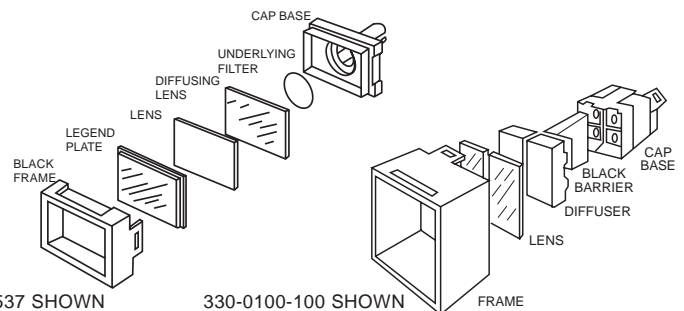

330-0100-100 SHOWN

3/4" LEGEND KITS - DUAL LAMP

KIT PART NO.	LENS/FILTER COLOR	FIG
330-0100-100	RED, GREEN, AMBER, BLUE, WHITE/NONE	9
330-0255-155	(2) WHITE/RED, GREEN, AMBER, BLUE	9

Legends provided by Dialight Stocking Distributors

Material: Cap, High Temperature Scratch-Resistant Plastic

329-0701-537 SHOWN