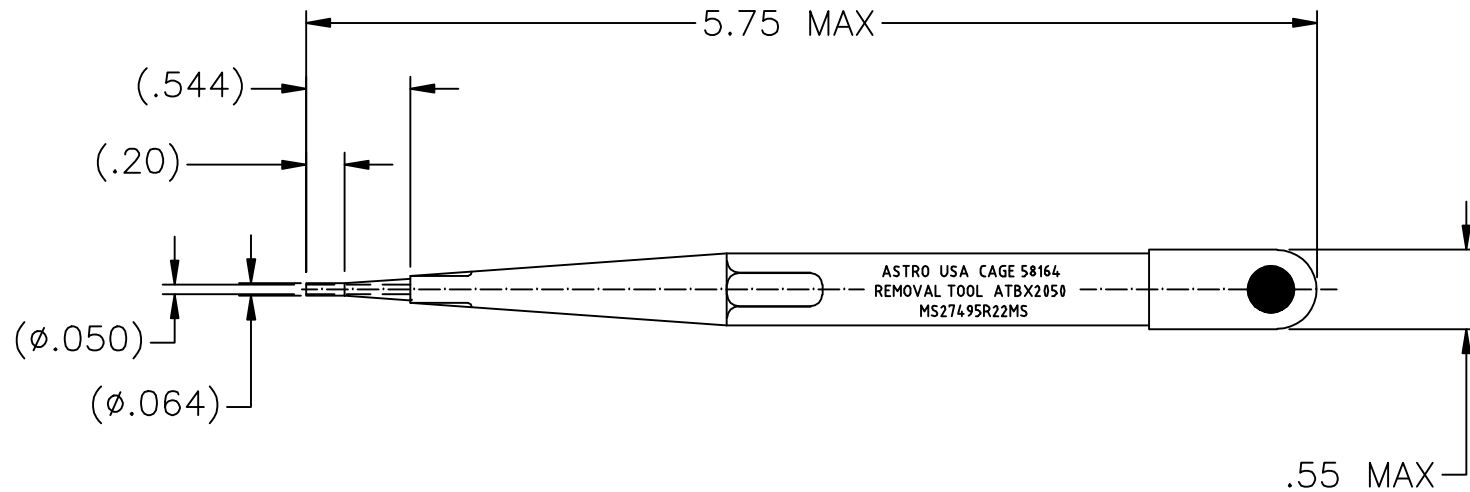

# ATBX 2050-ENV

**UNCONTROLLED DOCUMENT  
WILL NOT BE UPDATED**

2. COLOR CODE: BLACK AND WHITE.

NOTES: 1. THIS IS AN AUTOCAD DRAWING, DO NOT CHANGE MANUALLY.

				<p>THESE DRAWINGS, SPECIFICATIONS OR OTHER DATA ARE AND REMAIN, THE PROPERTY OF ASTRO TOOL CORP. AND MUST BE RETURNED UPON REQUEST. THEY CONTAIN INFORMATION OWNED AND/OR DEVELOPED BY ASTRO AT ITS OWN PRIVATE EXPENSE AND MAY NOT BE USED, DUPLICATED OR DISCLOSED TO OTHERS, IN WHOLE OR IN PART FOR DESIGN, MANUFACTURE OR PROCUREMENT WITHOUT THE WRITTEN PERMISSION OF ASTRO TOOL CORP. EACH AND EVERY TIME.</p>	<p>SCALE: N.T.S.</p>	<p>UNLESS OTHERWISE SPECIFIED: DECIMALS: .XXX ± .005 .XX ± .010 .X ± .030</p> <p>ANGLES: ± 1°</p>	 <p>21615 S.W. TUALATIN VALLEY HWY., BEAVERTON OR 97006</p>	CAGE 58164	
A	NEW RELEASE.	DYO	06-03-10	MMK	<p>DWN BY: DYO</p>			<p>DESCRIPTION: ENVELOPE DRAWING: ATBX 2050 TWEezer, REMOVAL, STRAIGHT 22M GA</p>	
REV.	DESCRIPTION	BY	DATE	APR.	<p>DATE: 06-03-10</p>				<p>PART NO. A ATBX 2050-ENV</p>