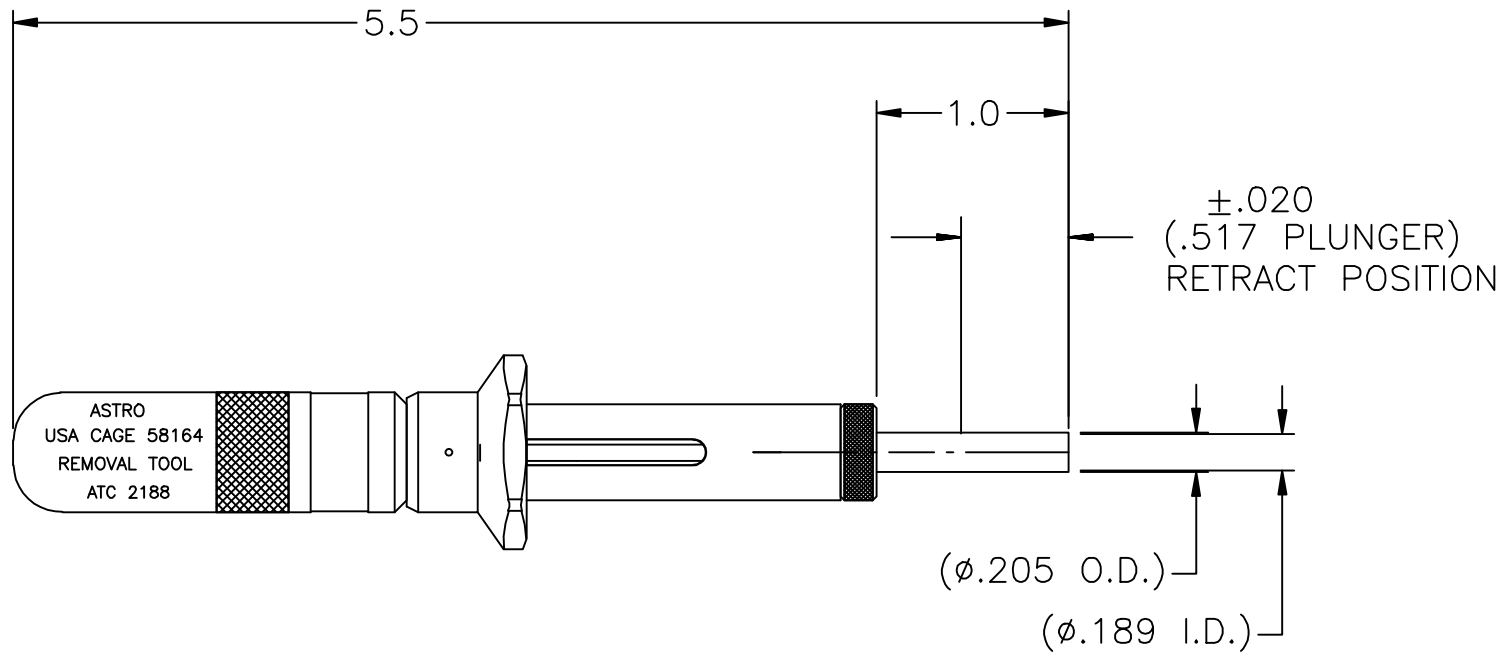

# ATC2188-ENV

**UNCONTROLLED DOCUMENT**  
**WILL NOT BE UPDATED**

2. COLOR CODE: GREEN.

NOTES: 1. THIS IS AN AUTOCAD DRAWING, DO NOT CHANGE MANUALLY.

				<p>THESE DRAWINGS, SPECIFICATIONS OR OTHER DATA ARE AND REMAIN, THE PROPERTY OF ASTRO TOOL CORP. AND MUST BE RETURNED UPON REQUEST. THEY CONTAIN INFORMATION OWNED AND/OR DEVELOPED BY ASTRO AT ITS OWN PRIVATE EXPENSE AND MAY NOT BE USED, DUPLICATED OR DISCLOSED TO OTHERS, IN WHOLE OR IN PART FOR DESIGN, MANUFACTURE OR PROCUREMENT WITHOUT THE WRITTEN PERMISSION OF ASTRO TOOL CORP. EACH AND EVERY TIME.</p>	<p>SCALE: N.T.S.</p> <p>DWN BY: DYO</p> <p>DATE: 07-06-09</p> <p>APPROVED:</p>	<p>UNLESS OTHERWISE SPECIFIED: DECIMALS: .XXX ± .005 .XX ± .010 .X ± .030</p> <p>ANGLES: ± 1°</p>	<p><b>ASTRO TOOL CORP.</b> 21615 S.W. TUALATIN VALLEY HWY., BEAVERTON OR 97006</p> <p>CAGE 58164</p>
A	NEW RELEASE.	DYO	07-06-09	MMK			<p>DESCRIPTION: ENVELOPE DRAWING: ATC 2188 REMOVAL TOOL, CO-AX.</p>
REV.	DESCRIPTION	BY	DATE	APR.			<p>PART NO. A ATC2188-ENV</p>