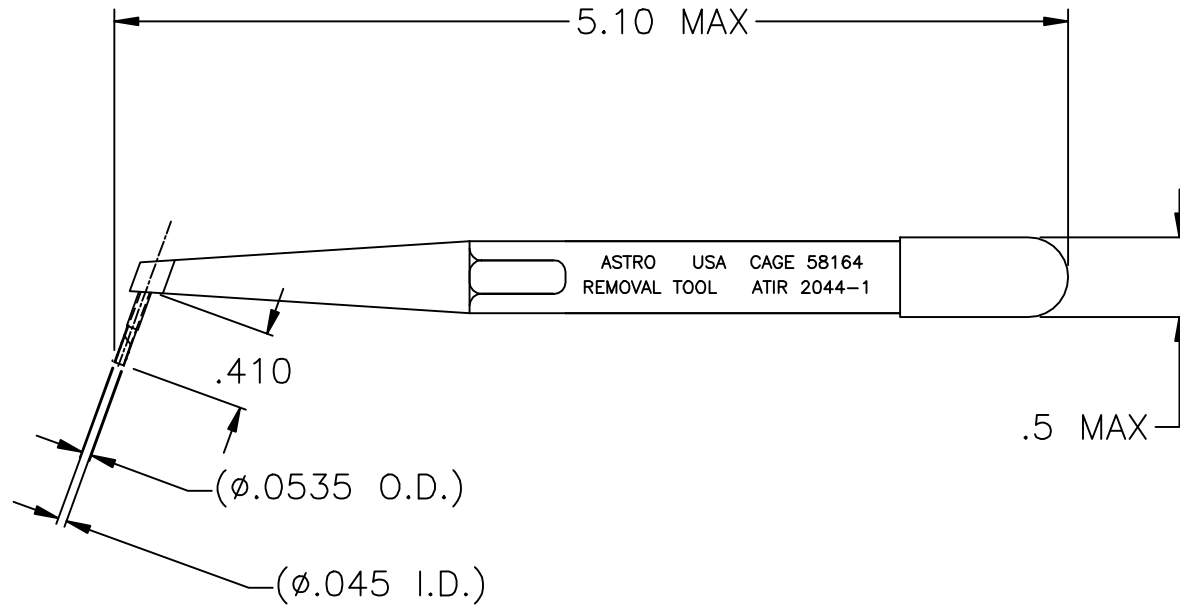

**UNCONTROLLED DOCUMENT
WILL NOT BE UPDATED**

ATIR2044-1-ENV

2. COLOR CODE: BLACK.

NOTES: 1. THIS IS AN AUTOCAD DRAWING, DO NOT CHANGE MANUALLY.

				<p>THESE DRAWINGS, SPECIFICATIONS OR OTHER DATA ARE AND REMAIN, THE PROPERTY OF ASTRO TOOL CORP. AND MUST BE RETURNED UPON REQUEST. THEY CONTAIN INFORMATION OWNED AND/OR DEVELOPED BY ASTRO AT ITS OWN PRIVATE EXPENSE AND MAY NOT BE USED, DUPLICATED OR DISCLOSED TO OTHERS, IN WHOLE OR IN PART FOR DESIGN, MANUFACTURE OR PROCUREMENT WITHOUT THE WRITTEN PERMISSION OF ASTRO TOOL CORP. EACH AND EVERY TIME.</p>	<p>SCALE: N.T.S.</p>	<p>UNLESS OTHERWISE SPECIFIED: DECIMALS: .XXX ± .005 .XX ± .010 .X ± .030</p>	 <p>21615 S.W. TUALATIN VALLEY HWY., BEAVERTON OR 97006</p>	CAGE 58164	
A	NEW RELEASE.	DYO	10-18-12	MMK	<p>DWN BY: DYO</p>			<p>DESCRIPTION: ENVELOPE DRAWING: ATIR 2044-1 TWEEZER, REMOVAL</p>	
REV.	DESCRIPTION	BY	DATE	APR.	APPROVED:	ANGLES: ± 1°	PART NO.	A	ATIR2044-1-ENV