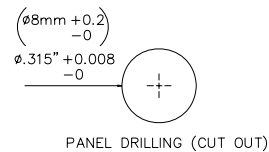

Model 72921
2mm SAFETY Sheathed Jack

Features

- Mates to 2mm shrouded plugs
- Safety Sheath Jack
- Safety Rating 600 V CAT II
- 1.9mm wire wrap connecting pin

Materials

- Body: Polyamide.
- Pin: Nickel plated brass.
- Nut: Nickel plated

Ordering Information

Model: Model 72921-Color
Standard colors: -0 (Black), -2 (Red)

Specifications:

Max Current	10A
Max Voltage	600 V CAT II
Max Resistance	Less than 5 mΩ

USA: Sales: 800-490-2361 Technical Support: 800-241-2060 Fax: 888-403-3360

Europe: 31-(0) 40 2675 150 **International:** 425-446-5500
e-mail: technicalsupport@pomonatest.com

Where to Buy: www.pomonaelectronics.com

All dimensions are in inches. Tolerances (except noted): .xx = ±.02" (.51 mm), .xxx = ±.005" (.127 mm). All specifications are to the latest revisions. Specifications are subject to change without notice. Registered trademarks are the property of their respective companies.