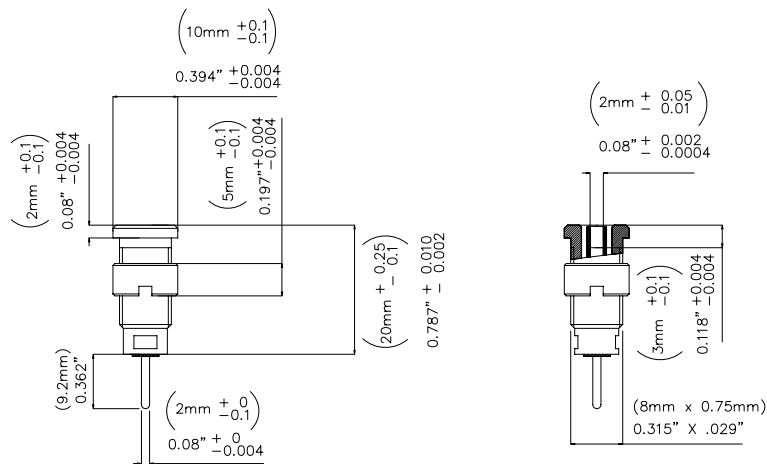

Model 72921
2mm SAFETY Sheathed Jack

Features

- Mates to 2mm shrouded plugs
- Safety Sheath Jack
- Safety Rating 600 V CAT II
- 1.9mm wire wrap connecting pin

Materials

- Body: Polyamide.
- Pin: Nickel plated brass.
- Nut: Nickel plated

Ordering Information

Model: Model 72921-Color
Standard colors: -0 (Black), -2 (Red)

Specifications:

Max Current	10A
Max Voltage	600 V CAT II
Max Resistance	Less than 5 mΩ

USA: Sales: 800-490-2361 Technical Support: 800-241-2060 Fax: 888-403-3360

Europe: 31-(0) 40 2675 150 **International:** 425-446-5500
e-mail: technicalsupport@pomonatest.com

Where to Buy: www.pomonaelectronics.com

All dimensions are in inches. Tolerances (except noted): .xx = ±.02" (.51 mm), .xxx = ±.005" (.127 mm). All specifications are to the latest revisions. Specifications are subject to change without notice. Registered trademarks are the property of their respective companies.