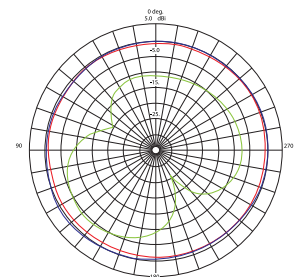

TYPICAL AZIMUTH PATTERN

MODEL NUMBER	PART NO.	MOUNTING STYLE	COLOR
HEPTA-SM	MAF94300	SMA	Black
HEPTA-RSM	MAF94301	RP-SMA	Black
HEPTA-TN-G	MAF94302	TNC	Gray
HEPTA-RTN	MAF94303	RP-TNC	Black
HEPTA-IP04	MAF94304	SNAPIN/CAPTIVE, 100mm of RG178 coax with I-PEX connector	Black
HEPTA-MMCX04	MAF94305	SNAPIN/CAPTIVE, 100mm of RG178 coax MMCX connector	Black
HEPTA-FL04	MAF94306	SNAPIN/CAPTIVE, 100mm of RG178 coax flying lead	Black
HEPTA-TN	MAF94307	TNC	Black
HEPTA90-TN	MAF94309	TNC, Blade Angle - 90 degree	Black

Americas: +1.800-323-3757
IAS-AmericasEastSales@lairdtech.com

Europe: +44.1628.858941
IAS-EUSales@lairdtech.com

Asia: +886.2.2286.2828
IAS-AsiaSales@lairdtech.com