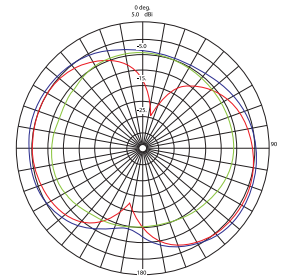

## HEPTABAND™ EXTERNAL WIRELESS ANTENNA OFFERS ULTIMATE BANDWIDTH WITH OVER SEVEN FREQUENCY RANGES

Laird Heptaband portable wireless antennas provide excellent radio transmission characteristics while offering the ultra flexibility of more than seven bands in one profile. With operating frequencies of 815 - 885 MHz, 824 - 894 MHz, 880 - 960 MHz, 1427 - 1511 MHz, 1575 MHz, 1710 - 1880MHz, 1850 - 1990 MHz, 1920 - 2170 MHz, and 2400 - 2500 MHz, the antenna is the ideal choice when multiple bandwidths are required in various regional and global applications. Additionally, the blade style antenna features both knuckle and swivel snap-in or SMA/TNC/RPTNC connector options.

### FEATURES

- Operates simultaneously in more than seven frequency bands supporting - Cellular, Quadband GSM+UMTS/3G, GPS, AWS, WIFI, WLAN, and WISP
- Available in knuckle swivel snap or SMA/TNC/RPTNC connector options.
- Blade style external antenna measures only 6.33"

### MARKETS

- Wireless terminal
- Point-of-Sale
- Machine to machine
- Automatic meter reading
- Home security

ELECTRICAL	
Frequency Range:	815 - 885 MHz, 824 - 894 MHz, 880-960 MHz, 1427 - 1511 MHz, 1575 MHz, 1710-1880 MHz, 1850-1990 MHz, 1920-2170 MHz, 2400-2500 MHz
Gain	1 - 3 dBi
VSWR	<2.5:1
Polarization	Linear
Azimuth (3dB beamwidth)	Omnidirectional
Impedance	50 Ω
Temperature Range	-30° C to +50° C
Power	10 W
Mounting Style	Snap-in/Captive, SMA, RPSMA, TNC, RPTNC
Dimensions	6.3" x .36" (161mm x 9.3mm) with knuckle angle