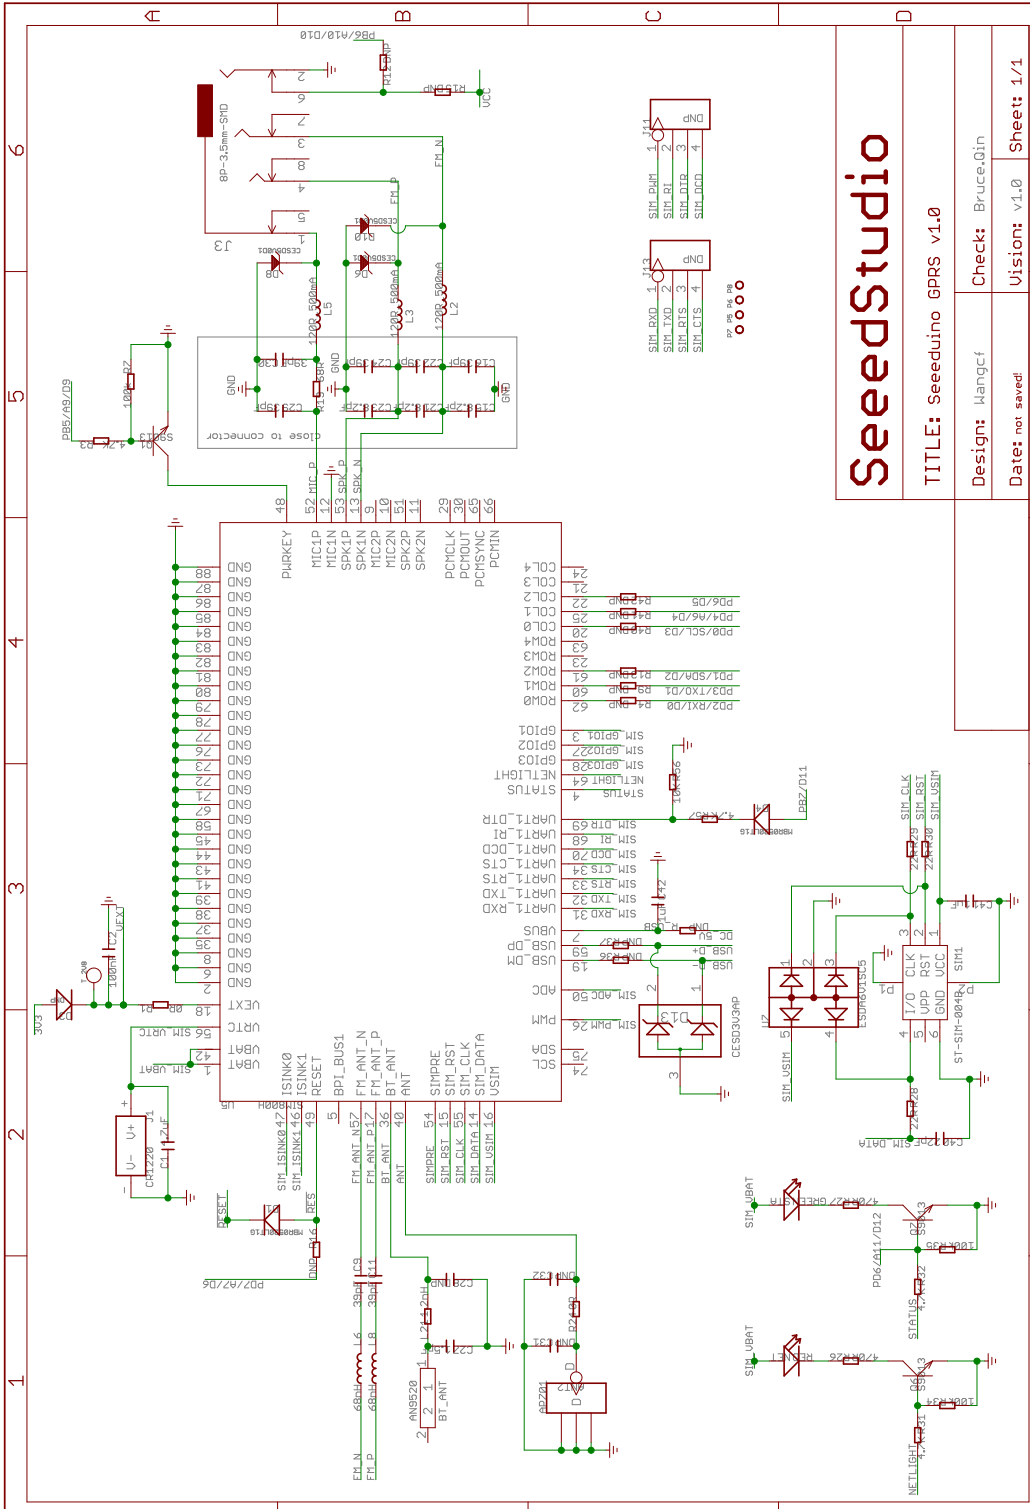

SeedStudio

TITLE: Seeedduino GPRS v1.0

Design: klangcf
 Date: not saved
 Vision: v1.0
 Sheet: 1/1

SeedStudio

TITLE: Seeedduino GPRS v1.0

Design: klangcf
 Date: not saved
 Vision: v1.0
 Sheet: 1/1

SeedStudio

TITLE: Seeedduino GPRS v1.0

Design: klangcf
 Date: not saved
 Vision: v1.0
 Sheet: 1/1

SeedStudio

TITLE: Seeedduino GPRS v1.0

Design: klangcf
 Date: not saved
 Vision: v1.0
 Sheet: 1/1