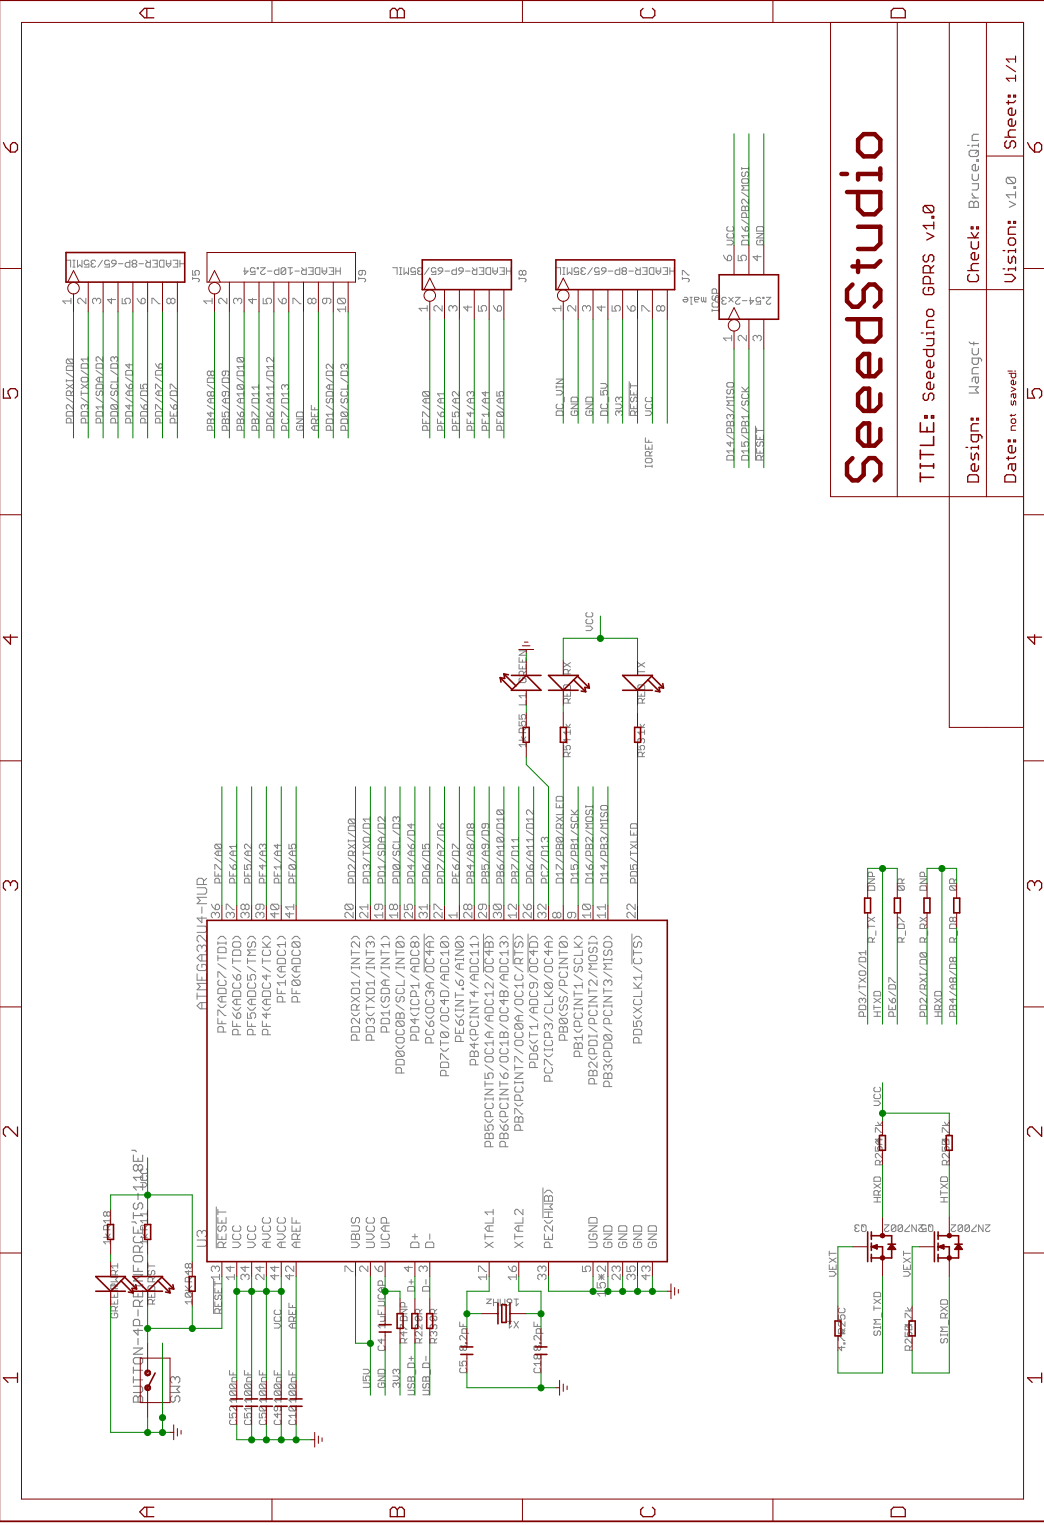

SeedStudio

TITLE: Seeedduino GPRS v1.0

Design: klangcf
 Date: not saved
 Vision: v1.0
 Sheet: 1/1

SeedStudio

TITLE: Seeedduino GPRS v1.0

Design: klangcf
 Date: not saved
 Vision: v1.0
 Sheet: 1/1

SeedStudio

TITLE: Seeedduino GPRS v1.0

Design: klangcf
 Date: not saved
 Vision: v1.0
 Sheet: 1/1

SeedStudio

TITLE: Seeedduino GPRS v1.0

Design: klangcf
 Date: not saved
 Vision: v1.0
 Sheet: 1/1