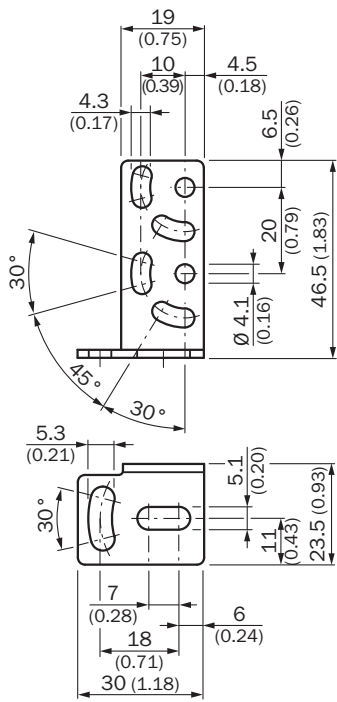

BEF-WG-W12

SICK
Sensor Intelligence.

Ordering information

Type	Part no.
BEF-WG-W12	2013942

Other models and accessories → www.sick.com/

Detailed technical data

Technical specifications

Accessory group	Mounting brackets and plates
Accessory family	Mounting brackets
Suitable for	W11-2, W12-3
Material	Stainless steel
Items supplied	Mounting hardware included
Description	Mounting bracket, large

Dimensional drawing (Dimensions in mm (inch))

SICK AT A GLANCE

SICK is one of the leading manufacturers of intelligent sensors and sensor solutions for industrial applications. A unique range of products and services creates the perfect basis for controlling processes securely and efficiently, protecting individuals from accidents and preventing damage to the environment.