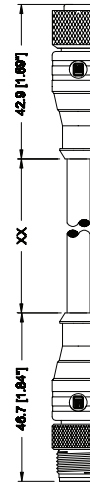

M12-Round-Plug Connector, Double-Ended Cordsets,

RST-RKT | RST-RKWT

3-, 4-, 5-, and 8-Poles

Actuator/sensor cordset, double-ended, M12, 3-, 4-, 5- and 8-poles, male straight to female straight connector with self-locking thread and molded cable.

RST-RKT

Actuator/sensor cordset, double-ended, M12, 3-, 4-, 5- and 8-poles, male straight to female 90° connector with self-locking thread and molded cable.

RST-RKWT

Pin Assignments

M12

3 poles

4 poles

5 poles

Housing / Molded body PUR, translucent gray
 Insert PUR orange
 Contact CuZn, gold-plated
 Coupling nut CuZn, nickel-plated
 O-ring FKM

Electrical

Current rating 3-5 poles 4A
 8 poles 1.5A
 Voltage rating 3-4 poles 250V
 5-8 poles 30V

Part Number	Pins	Standard Cable Lengths	Characteristics
RST 3-RKT 4-3-659/...M	3	0.3M / 0.6M / 1.5M / 1M / 2M / 5M / 10M	 
RST 4-RKT 4-646/...M	4	0.3M / 0.6M / 1.5M / 1M / 2M / 3M / 5M / 6M / 10M / 12M	 
RST 5-RKT 5-647/...M	5	0.3M / 0.6M / 1M / 2M / 5M / 10M	 
RST 8-RKT 8-661/...M	8	0.3M / 0.6M / 1M / 2M / 5M / 10M	 
RST 3-RKWT 4-3-659/...M	3	0.3M / 0.6M / 1.5M / 1M / 2M / 5M / 10M	 
RST 4-RKWT 4-646/...M	4	0.3M / 0.5M / 0.6M / 1.5M / 1M / 2M / 5M / 10M	 
RST 5-RKWT 5-647/...M	5	0.3M / 0.6M / 1M / 2M / 5M / 10M	 
RST 8-RKWT 8-661/...M	8	0.3M / 0.6M / 1M / 2M / 5M / 10M	