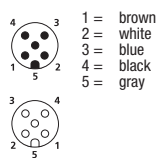

RST-RKT

Actuator/sensor cordset, double-ended, M12, 3-, 4-, 5- and 8-poles, male straight to female 90° connector with self-locking thread and molded cable.

RST-RKWT

Pin Assignments

M12

3 poles

4 poles

5 poles

Part Number	Pins	Standard Cable Lengths	Characteristics
RST 3-RKT 4-3-659/...M	3	0.3M / 0.6M / 1.5M / 1M / 2M / 5M / 10M	 
RST 4-RKT 4-646/...M	4	0.3M / 0.6M / 1.5M / 1M / 2M / 3M / 5M / 6M / 10M / 12M	 
RST 5-RKT 5-647/...M	5	0.3M / 0.6M / 1M / 2M / 5M / 10M	 
RST 8-RKT 8-661/...M	8	0.3M / 0.6M / 1M / 2M / 5M / 10M	 
RST 3-RKWT 4-3-659/...M	3	0.3M / 0.6M / 1.5M / 1M / 2M / 5M / 10M	 
RST 4-RKWT 4-646/...M	4	0.3M / 0.5M / 0.6M / 1.5M / 1M / 2M / 5M / 10M	 
RST 5-RKWT 5-647/...M	5	0.3M / 0.6M / 1M / 2M / 5M / 10M	 
RST 8-RKWT 8-661/...M	8	0.3M / 0.6M / 1M / 2M / 5M / 10M	