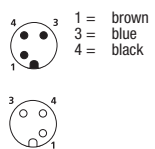

RST-RKT

Actuator/sensor cordset, double-ended, M12, 3-, 4-, 5- and 8-poles, male straight to female 90° connector with self-locking thread and molded cable.

RST-RKWT

Pin Assignments

M12

3 poles

4 poles

5 poles

Part Number	Pins	Standard Cable Lengths	Characteristics
RST 3-RKT 4-3-659/...M	3	0.3M / 0.6M / 1.5M / 1M / 2M / 5M / 10M	 
RST 4-RKT 4-646/...M	4	0.3M / 0.6M / 1.5M / 1M / 2M / 3M / 5M / 6M / 10M / 12M	 
RST 5-RKT 5-647/...M	5	0.3M / 0.6M / 1M / 2M / 5M / 10M	 
RST 8-RKT 8-661/...M	8	0.3M / 0.6M / 1M / 2M / 5M / 10M	 
RST 3-RKWT 4-3-659/...M	3	0.3M / 0.6M / 1.5M / 1M / 2M / 5M / 10M	 
RST 4-RKWT 4-646/...M	4	0.3M / 0.5M / 0.6M / 1.5M / 1M / 2M / 5M / 10M	 
RST 5-RKWT 5-647/...M	5	0.3M / 0.6M / 1M / 2M / 5M / 10M	 
RST 8-RKWT 8-661/...M	8	0.3M / 0.6M / 1M / 2M / 5M / 10M	