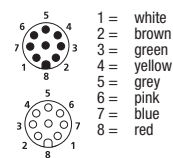

M12-Round-Plug Connector, Double-Ended Cordsets,

RST-RKT | RST-RKWT

3-, 4-, 5-, and 8-Poles

Actuator/sensor cordset, double-ended, M12, 3-, 4-, 5- and 8-poles, male straight to female straight connector with self-locking thread and molded cable.

RST-RKT

Actuator/sensor cordset, double-ended, M12, 3-, 4-, 5- and 8-poles, male straight to female 90° connector with self-locking thread and molded cable.

RST-RKWT

Pin Assignments

M12

3 poles

4 poles

5 poles

8 poles