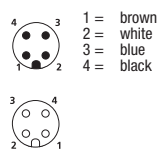

RST-RKT

Actuator/sensor cordset, double-ended, M12, 3-, 4-, 5- and 8-poles, male straight to female 90° connector with self-locking thread and molded cable.

RST-RKWT

Pin Assignments

M12

3 poles

4 poles

5 poles

Part Number	Pins	Standard Cable Lengths	Characteristics
RST 3-RKT 4-3-659/...M	3	0.3M / 0.6M / 1.5M / 1M / 2M / 5M / 10M	 
RST 4-RKT 4-646/...M	4	0.3M / 0.6M / 1.5M / 1M / 2M / 3M / 5M / 6M / 10M / 12M	 
RST 5-RKT 5-647/...M	5	0.3M / 0.6M / 1M / 2M / 5M / 10M	 
RST 8-RKT 8-661/...M	8	0.3M / 0.6M / 1M / 2M / 5M / 10M	 
RST 3-RKWT 4-3-659/...M	3	0.3M / 0.6M / 1.5M / 1M / 2M / 5M / 10M	 
RST 4-RKWT 4-646/...M	4	0.3M / 0.5M / 0.6M / 1.5M / 1M / 2M / 5M / 10M	 
RST 5-RKWT 5-647/...M	5	0.3M / 0.6M / 1M / 2M / 5M / 10M	 
RST 8-RKWT 8-661/...M	8	0.3M / 0.6M / 1M / 2M / 5M / 10M	