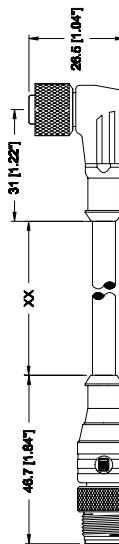

M12-Round-Plug Connector, Double-Ended Cordsets,

RST-RKT | RST-RKWT

3-, 4-, 5-, and 8-Poles

Actuator/sensor cordset, double-ended, M12, 3-, 4-, 5- and 8-poles, male straight to female straight connector with self-locking thread and molded cable.

RST-RKT

Actuator/sensor cordset, double-ended, M12, 3-, 4-, 5- and 8-poles, male straight to female 90° connector with self-locking thread and molded cable.

RST-RKWT

Pin Assignments

M12

3 poles

4 poles

5 poles

Cable Specifications

Cable No.	Outer Jacket	Conductor Size	Jacket Color	OD
659	PVC	22 AWG	Gray	.190" (4.82 mm)
646	PVC	22 AWG	Gray	.190" (4.82 mm)
647	PVC	22 AWG	Gray	.212" (5.38 mm)
661	PVC	24 AWG	Gray	.232" (5.89 mm)

Part Number	Pins	Standard Cable Lengths	Characteristics
RST 3-RKT 4-3-659/...M	3	0.3M / 0.6M / 1.5M / 1M / 2M / 5M / 10M	 
RST 4-RKT 4-646/...M	4	0.3M / 0.6M / 1.5M / 1M / 2M / 3M / 5M / 6M / 10M / 12M	 
RST 5-RKT 5-647/...M	5	0.3M / 0.6M / 1M / 2M / 5M / 10M	 
RST 8-RKT 8-661/...M	8	0.3M / 0.6M / 1M / 2M / 5M / 10M	 
RST 3-RKWT 4-3-659/...M	3	0.3M / 0.6M / 1.5M / 1M / 2M / 5M / 10M	 
RST 4-RKWT 4-646/...M	4	0.3M / 0.5M / 0.6M / 1.5M / 1M / 2M / 5M / 10M	 
RST 5-RKWT 5-647/...M	5	0.3M / 0.6M / 1M / 2M / 5M / 10M	 
RST 8-RKWT 8-661/...M	8	0.3M / 0.6M / 1M / 2M / 5M / 10M	