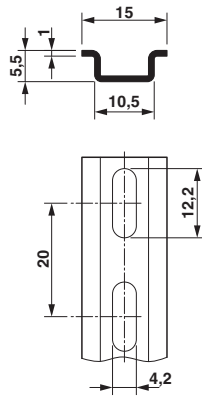

DIN rail perforated, Standard profile, width: 15 mm, height: 5.5 mm, acc. to EN 60715, material: Steel, Galvanized, white passivated, length: 2000 mm, color: white

#### Dimensions

Height	5.5 mm
Length	2000 mm
Width	15 mm
Hole width	12.20 mm
Hole height	4.20 mm
Drill hole spacing	20.00 mm

### Drawings

## DIN rail perforated - NS 15 WH PERF 2000MM - 1204096

Dimensional drawing

---

Phoenix Contact 2018 © - all rights reserved  
<http://www.phoenixcontact.com>

PHOENIX CONTACT GmbH & Co. KG  
Flachmarktstr. 8  
32825 Blomberg  
Germany  
Tel. +49 5235 300  
Fax +49 5235 3 41200  
<http://www.phoenixcontact.com>