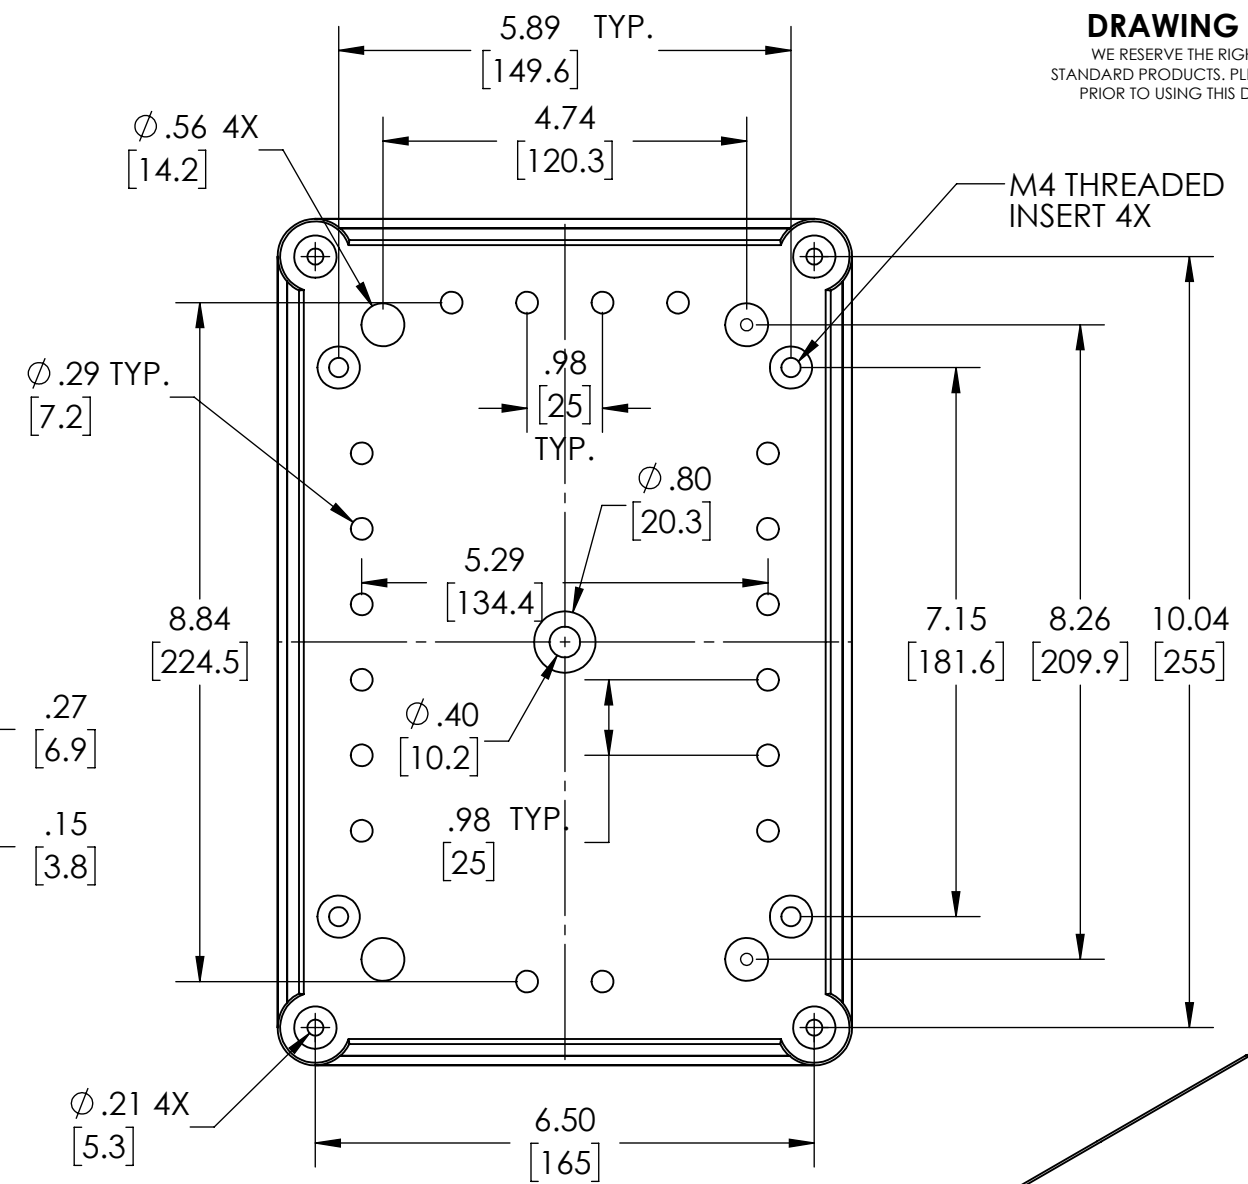

PART NAME

NEMA 4X PLASTIC BOX (PTS SERIES)

PART No.

PTS-25340 & PTS-25340-C

REVISION DATE

4-22-16

DRAWING FOR REFERENCE
 WE RESERVE THE RIGHT TO MAKE CHANGES TO OUR
 STANDARD PRODUCTS. PLEASE CONSULT WITH BUD INDUSTRIES
 PRIOR TO USING THIS DRAWING FOR DESIGN PURPOSE.

NOTES:

1- MATERIAL: BODY - POLYCARBONATE WITH 10% FIBERGLASS
 COVER - POLYCARBONATE

2- COLOR: NO SUFFIX - GRAY BODY & GRAY COVER
 (-C) SUFFIX - GRAY BODY & CLEAR COVER

3- COVER ATTACHES WITH NON-METALLIC CAPTIVE SCREWS
 (ITEMS NOT SHOWN)

4- SUPPLIED WITH FOUR M4 x 10mm LG. PAN HEAD SCREWS
 (ITEMS NOT SHOWN)

5- DIMENSIONS ARE INCH [MM]

OPTIONAL ACCESSORIES:

STEEL INTERNAL PANEL #PTX-25340
 PLASTIC INTERNAL PANEL #PTX-25340-P
 STEEL EXTERNAL BRACKET #NBX-10922
 PLASTIC EXTERNAL BRACKET #PIX-4117