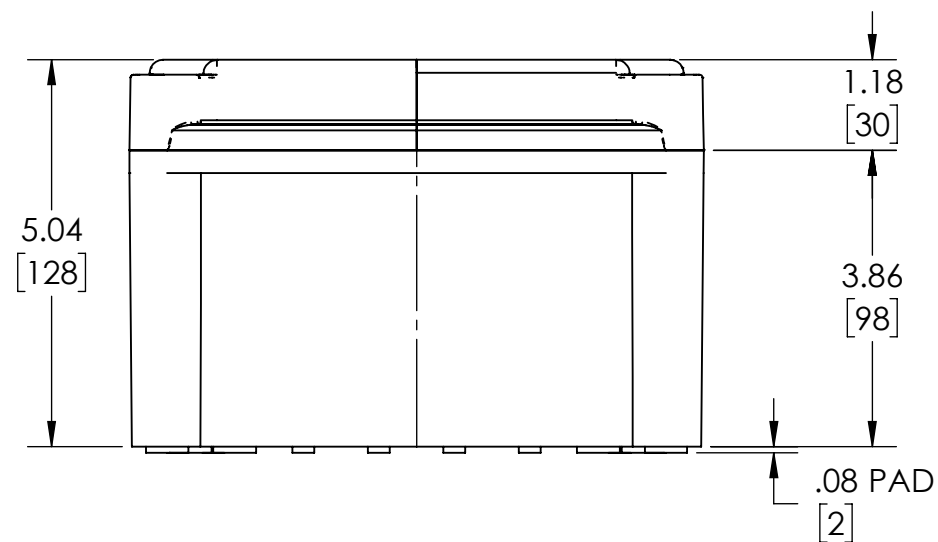

PART NAME

NEMA 4X PLASTIC BOX (PTS SERIES)

PART No.

PTS-25340 & PTS-25340-C

REVISION DATE

4-22-16

DRAWING FOR REFERENCE
 WE RESERVE THE RIGHT TO MAKE CHANGES TO OUR
 STANDARD PRODUCTS. PLEASE CONSULT WITH BUD INDUSTRIES
 PRIOR TO USING THIS DRAWING FOR DESIGN PURPOSE.

NOTES:

1- MATERIAL: BODY - POLYCARBONATE WITH 10% FIBERGLASS
 COVER - POLYCARBONATE

2- COLOR: NO SUFFIX - GRAY BODY & GRAY COVER
 (-C) SUFFIX - GRAY BODY & CLEAR COVER

3- COVER ATTACHES WITH NON-METALLIC CAPTIVE SCREWS
 (ITEMS NOT SHOWN)

4- SUPPLIED WITH FOUR M4 x 10mm LG. PAN HEAD SCREWS
 (ITEMS NOT SHOWN)

5- DIMENSIONS ARE INCH [MM]

OPTIONAL ACCESSORIES:

STEEL INTERNAL PANEL #PTX-25340
 PLASTIC INTERNAL PANEL #PTX-25340-P
 STEEL EXTERNAL BRACKET #NBX-10922
 PLASTIC EXTERNAL BRACKET #PIX-4117