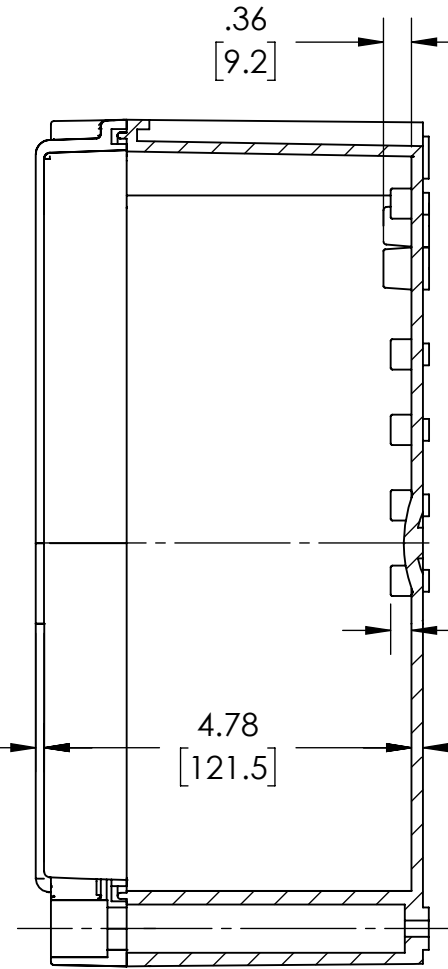

PART NAME

NEMA 4X PLASTIC BOX (PTS SERIES)

PART No.

PTS-25340 & PTS-25340-C

REVISION DATE

4-22-16

DRAWING FOR REFERENCE
 WE RESERVE THE RIGHT TO MAKE CHANGES TO OUR
 STANDARD PRODUCTS. PLEASE CONSULT WITH BUD INDUSTRIES
 PRIOR TO USING THIS DRAWING FOR DESIGN PURPOSE.

NOTES:

1- MATERIAL: BODY - POLYCARBONATE WITH 10% FIBERGLASS
 COVER - POLYCARBONATE

2- COLOR: NO SUFFIX - GRAY BODY & GRAY COVER
 (-C) SUFFIX - GRAY BODY & CLEAR COVER

3- COVER ATTACHES WITH NON-METALLIC CAPTIVE SCREWS
 (ITEMS NOT SHOWN)

4- SUPPLIED WITH FOUR M4 x 10mm LG. PAN HEAD SCREWS
 (ITEMS NOT SHOWN)

5- DIMENSIONS ARE INCH [MM]

OPTIONAL ACCESSORIES:

STEEL INTERNAL PANEL #PTX-25340
 PLASTIC INTERNAL PANEL #PTX-25340-P
 STEEL EXTERNAL BRACKET #NBX-10922
 PLASTIC EXTERNAL BRACKET #PIX-4117