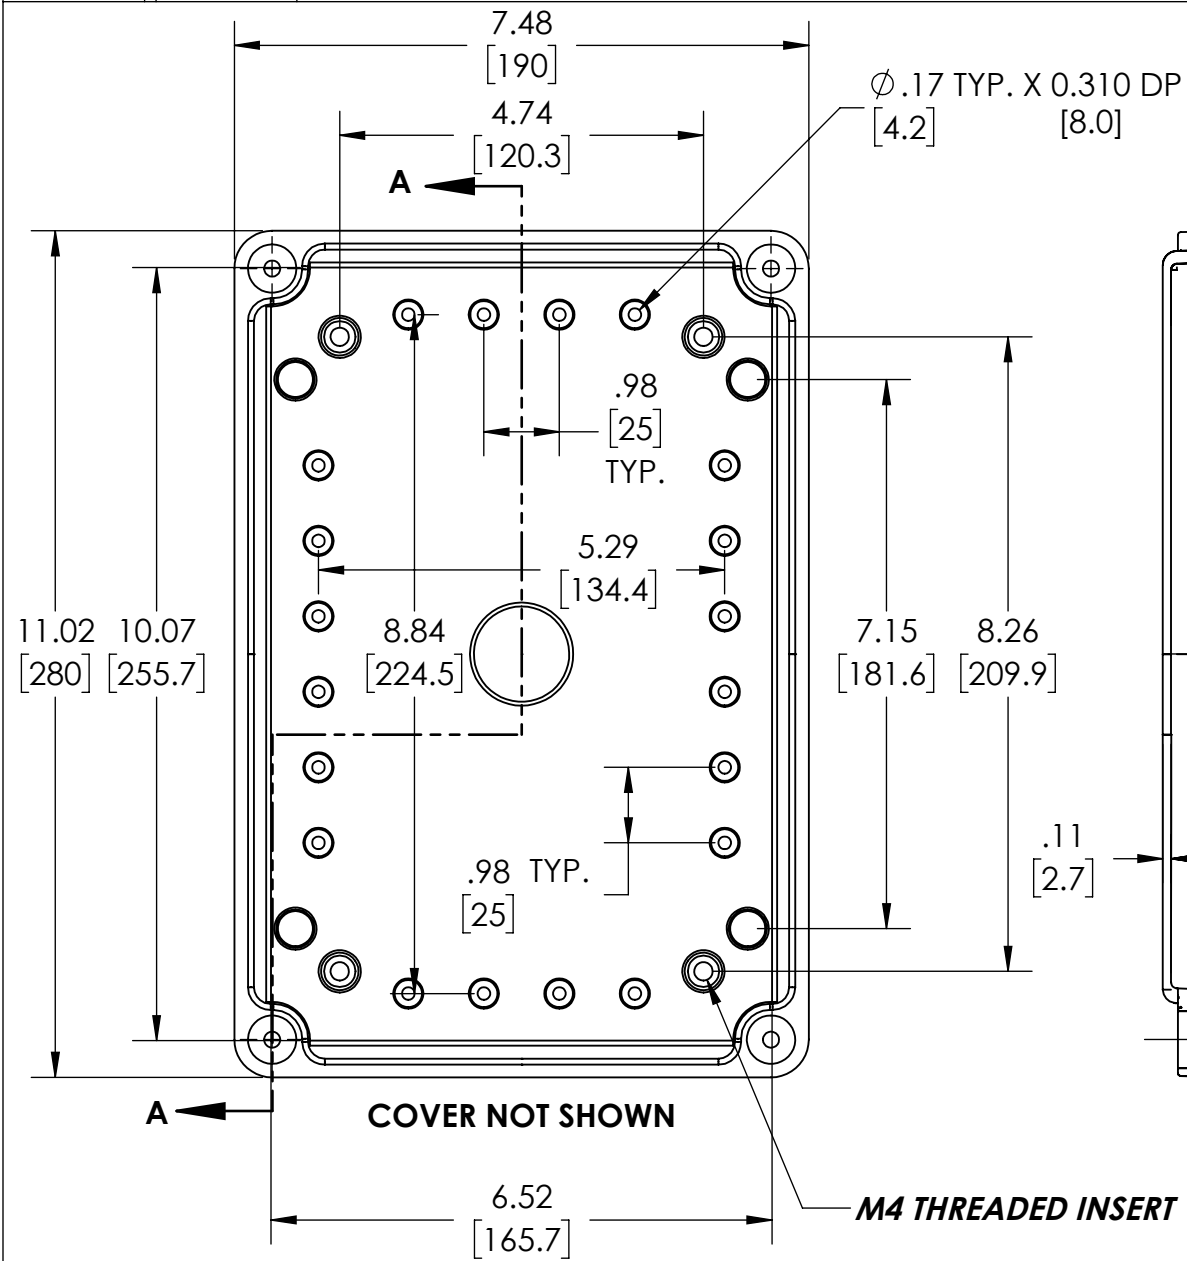

PART NAME

NEMA 4X PLASTIC BOX (PTS SERIES)

PART No.

PTS-25340 & PTS-25340-C

REVISION DATE

4-22-16

DRAWING FOR REFERENCE
 WE RESERVE THE RIGHT TO MAKE CHANGES TO OUR
 STANDARD PRODUCTS. PLEASE CONSULT WITH BUD INDUSTRIES
 PRIOR TO USING THIS DRAWING FOR DESIGN PURPOSE.

NOTES:

1- MATERIAL: BODY - POLYCARBONATE WITH 10% FIBERGLASS
 COVER - POLYCARBONATE

2- COLOR: NO SUFFIX - GRAY BODY & GRAY COVER
 (-C) SUFFIX - GRAY BODY & CLEAR COVER

3- COVER ATTACHES WITH NON-METALLIC CAPTIVE SCREWS
 (ITEMS NOT SHOWN)

4- SUPPLIED WITH FOUR M4 x 10mm LG. PAN HEAD SCREWS
 (ITEMS NOT SHOWN)

5- DIMENSIONS ARE INCH [MM]

OPTIONAL ACCESSORIES:

STEEL INTERNAL PANEL #PTX-25340
 PLASTIC INTERNAL PANEL #PTX-25340-P
 STEEL EXTERNAL BRACKET #NBX-10922
 PLASTIC EXTERNAL BRACKET #PIX-4117