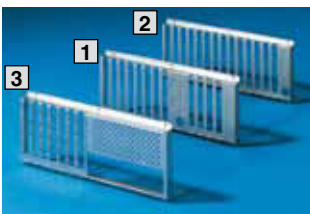

## Rear panels

For the installation of AT/ATX Economy. Optionally with cut-out for AT/ATX power pack or redundant power pack.

**Material:**

Sheet steel, zinc-plated

**Supply includes:**

Assembly parts.

Design	Packs of	Order No.
for AT/ATX PS/2 and redundant power supply	1	<b>3659.290</b>

## Slotted rear panels

For the installation of AT/ATX Economy. Mounted on the rear panels. Optionally for AT (8 + 4 or 14 slots) or ATX (7 slots).

**Material:**

Sheet steel, zinc-plated

**Supply includes:**