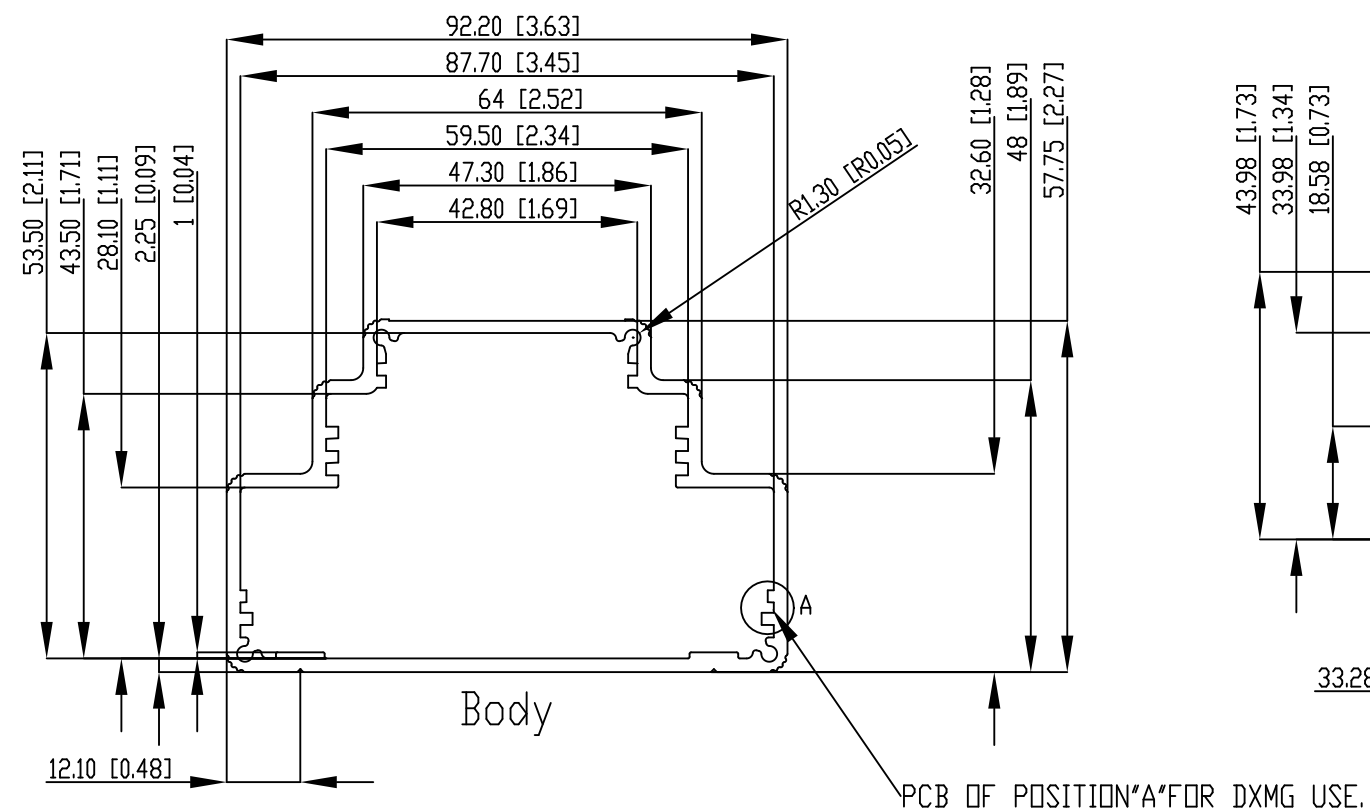

PART NAME

DMX - EXTRUDED ALUMINUM DIN RAIL BOX

PART No.

DMX-4776-B THROUGH DMX-4781-B
DMX-4776-G THROUGH DMX-4781-G

REV. DATE

4/20/15

NOTES:

- (-B) SUFFIX INDICATES BLACK COLOR
(-G) SUFFIX INDICATES GRAY COLOR
- MATERIAL: BODY - ALUMINUM ALLOY 6063
PLASTIC PANELS - POLYCARBONATE UL94-V0
SEAL - MOLDED EPDM
- DIMENSIONS ARE MM [INCH]
- TOLERANCES: +/- 0.030mm [+/- 0.012 in.]

PART# (BLACK)	PART# (GRAY)	DIM "A"
DMX-4776-B	DMX-4776-G	27.4 [1.10]
DMX-4777-B	DMX-4777-G	43.9 [1.73]
DMX-4778-B	DMX-4778-G	60.5 [2.38]
DMX-4779-B	DMX-4779-G	78.2 [3.08]
DMX-4780-B	DMX-4780-G	113.3 [4.46]
DMX-4781-B	DMX-4781-G	166.6 [6.56]