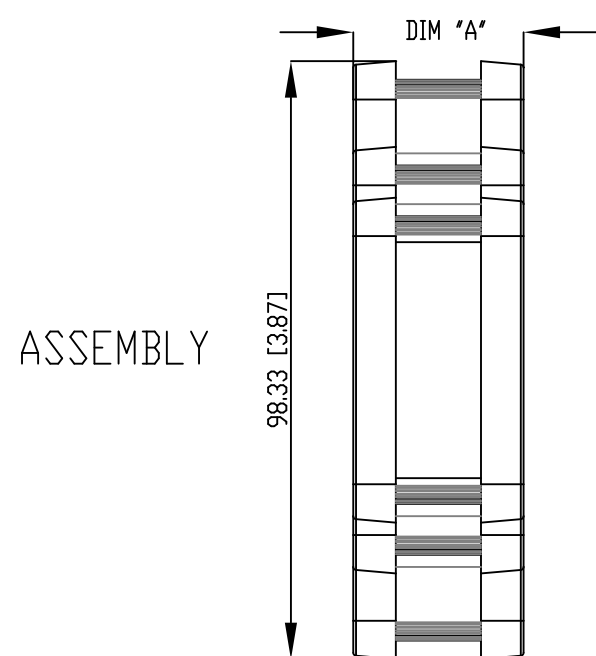

PART NAME

DMX - EXTRUDED ALUMINUM DIN RAIL BOX

PART No.

DMX-4776-B THROUGH DMX-4781-B
DMX-4776-G THROUGH DMX-4781-G

REV. DATE

4/20/15

NOTES:

- (-B) SUFFIX INDICATES BLACK COLOR
(-G) SUFFIX INDICATES GRAY COLOR
- MATERIAL: BODY - ALUMINUM ALLOY 6063
PLASTIC PANELS - POLYCARBONATE UL94-V0
SEAL - MOLDED EPDM
- DIMENSIONS ARE MM [INCH]
- TOLERANCES: +/- 0.030mm [+/- 0.012 in.]

PART# (BLACK)	PART# (GRAY)	DIM "A"
DMX-4776-B	DMX-4776-G	27.4 [1.10]
DMX-4777-B	DMX-4777-G	43.9 [1.73]
DMX-4778-B	DMX-4778-G	60.5 [2.38]
DMX-4779-B	DMX-4779-G	78.2 [3.08]
DMX-4780-B	DMX-4780-G	113.3 [4.46]
DMX-4781-B	DMX-4781-G	166.6 [6.56]